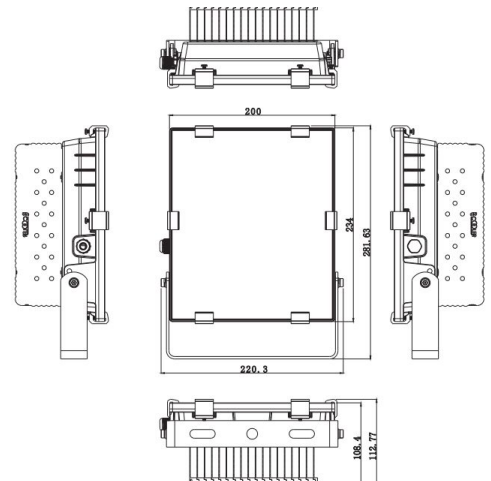

ORDERING INFORMATION

FL7060-15	FL7 LED FLOODLIGHT 86-265VAC 60W DIMMABLE 6500k
FL7060-17	FL7 LED FLOODLIGHT 86-265VAC 60W DIMMABLE 4000k
FL7060-21	FL7 LED FLOODLIGHT 86-265VAC 60W DIMMABLE 3000k