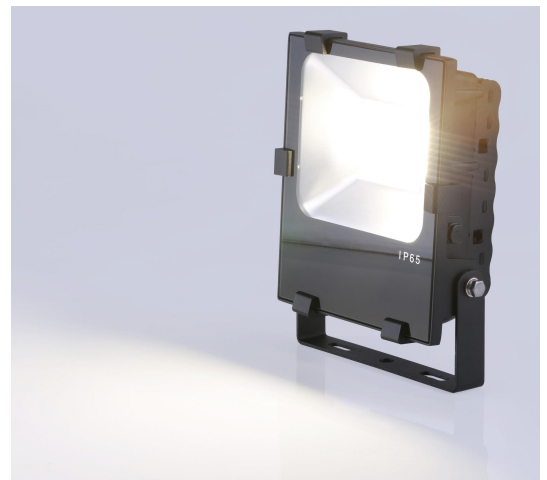

SUPERLIGHT FL7060 LED FLOODLIGHT 60W DIMMABLE

Superlight FL7 is a high quality LED floodlight with integrated mains voltage LED module. FL7 delivers superior lumen output with optimum efficiency. The fittings are manufactured from robust materials and can be used in any Industrial, commercial or residential environment. FL7 is dimmable using most regular style phase dimmers. Optional Casambi wireless or DALI control also available.

SPECIFICATIONS

Input Voltage:	85-285VAC
Dimensions (W x H x D):	280x220x113mm
Max Power Consumption:	60W
Electrical Insulation Class:	Class I
LED Classification:	Osram 2020T
Recommend Ambient Temp:	-40°C ~ +55°C
Fitting Construction:	Aluminium & Corrosion Resistant
Typical Light Source Efficacy	135lm/W
Standard Viewing/Beam Angle:	120°
Power Factor:	>0.98
Minimum IK Rating	IK09
Colour Rendering Index:	RA >85 / RA >90
Standard Dimming Config:	Phase Dimmable
IP Protection Rating:	IP65

PHOTOMETRIC INFORMATION

FL7060-15	CCT: 6500K CRI: >85
FL7060-17	CCT: 3000K CRI: >85
FL7060-21	CCT: 3000K CRI: >90

Detailed photometric report and IES files available by request

TYPICAL APPLICATIONS

Ideally suited for high end washing applications such as nightclubs wall-washing, architectural lighting, hotels, plazas, corporate colour-schemes, special events, venues & productions etc.