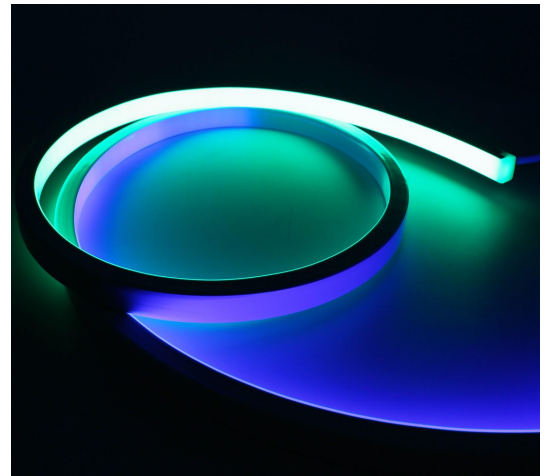

FLX974 PROFESSIONAL LED FLEXLITE 16.5x16.5MM DMX512

Superlight LED Flexlite is a professional linear lighting product that is ideal for a wide range of applications. The high power LED technology delivers smooth and vibrant illumination for both direct and indirect lighting applications. Flexlite is versatile and flexible. Optional accessories including mounting track profiles, hardware and other accessories are available also.

SPECIFICATIONS

Input Voltage:	24VDC
Power Consumption:	5-18W Per Mtr
IP Rating:	IP67 / IP68
LED Classification:	SMD
Viewing Angle:	180°
Dimensions - Width:	16.5mm
Dimensions - Height:	16.5mm
Operating Temperature:	-5 - +55°C
Power Connector:	Factory Moulded or DIY Connector
Available Lengths:	Superlight can customise lengths as required