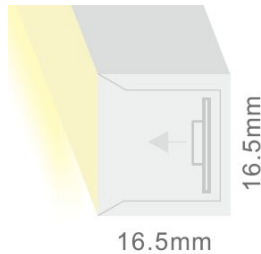

TYPICAL CONFIGURATIONS

- Tunable White
- 2200K
- 2700K
- 3000K
- 4000K
- RGB / RGBW

DIGITAL CHASING
DMX512/SPI

Colour tunable CCT, warm-dim, and other customised configurations available by request

APPLICATIONS

Bordering architecture, signage applications, outdoor decorative lighting, Direct linear lighting, coffer lighting, landscape linear lighting, water feature lighting, hotels, hospitality, venues, special effects, decorative installations,

CONTROL & DIMMING COMPATIBILITY

LED Flexlite is dimmable and can be configured for use with DALI, DMX512, 1-10V, phase dimming and other control protocols. RGB and RGBW Flexlite can be operated with Superlight RGBW control systems inc DM512 and others.

ORDERING INFORMATION

FLX974	Flexlite 16.5x16.5mm
FLX974-91	Aluminium Mounting Channel - 1mtr
FLX974-92	Aluminium Mounting Channel - 2mtr
FLX974-91L	Aluminium Locking Channel - 2mtr
FLX974-75	35mm Aluminium Fixing Clip - pack 50pcs
FLX974-91F	Flexible Stainless Steel Channel - 1mtr

CUSTOMISATION OPTIONS

Lengths can be customised by Superlight according to site requirements
Factory injection moulded accessories available by request
RGB and RGBW versions are fully colour change controllable
Optional aluminium or PVC mounting track accessories available by request

All product specifications are subject to change without notice. Superlight accepts no liabilities as a result of errors, updates or omissions. Please re-confirm all product details prior to ordering.