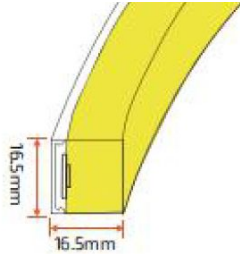

FLX974T PROFESSIONAL LED FLEXLITE - THREE SIDED RGBW

Superlight LED Flexlite is a professional linear lighting product that is ideal for a wide range of applications. The high power LED technology delivers smooth and vibrant illumination for both direct and indirect lighting applications. Flexlite is versatile and flexible. Optional accessories including mounting track profiles, hardware and other accessories are available also.

SPECIFICATIONS

Input Voltage:	24VDC
Power Consumption:	5-18W Per Mtr
IP Rating:	IP67 / IP68
LED Classification:	SMD
Viewing Angle:	180°
Dimensions - Width:	16.5mm
Dimensions - Height:	16.5mm
Operating Temperature:	-5 - +55°C
Power Connector:	Factory Moulded or DIY Connector
Available Lengths:	Superlight can customise lengths as required

TYPICAL CONFIGURATIONS

- Tunable White
- 2200K
- 2700K
- 3000K
- 4000K
- RGB / RGBW

THREE SIDED ILLUMINATION

Colour tunable CCT, warm-dim, and other customized configurations available by request

APPLICATIONS

Bordering architecture, signage applications, outdoor decorative lighting, Direct linear lighting, coffer lighting, landscape linear lighting, water feature lighting, hotels, hospitality, venues, special effects, decorative installations,

CONTROL & DIMMING COMPATIBILITY

LED Flexlite is dimmable and can be configured for use with DALI, DMX512, 1-10V, phase dimming and other control protocols. RGB and RGBW Flexlite can be operated with Superlight RGBW control systems inc DM512 and others.

ORDERING INFORMATION

FLX974T	Flexlite 16.5x16.5mm
FLX974T-91	Aluminium Mounting Channel - 1mtr
FLX974T-92	Aluminium Mounting Channel - 2mtr
FLX974T-91L	Aluminium Locking Channel - 2mtr
FLX974T-75	35mm Aluminium Fixing Clip - pack 50pcs
FLX974T-91F	Flexible Stainless Steel Channel - 1mtr

CUSTOMISATION OPTIONS

Lengths can be customised by Superlight according to site requirements
Factory injection moulded accessories available by request
RGB and RGBW versions are fully colour change controllable
Optional aluminium or PVC mounting track accessories available by request

All product specifications are subject to change without notice. Superlight accepts no liabilities as a result of errors, updates or omissions. Please re-confirm all product details prior to ordering.