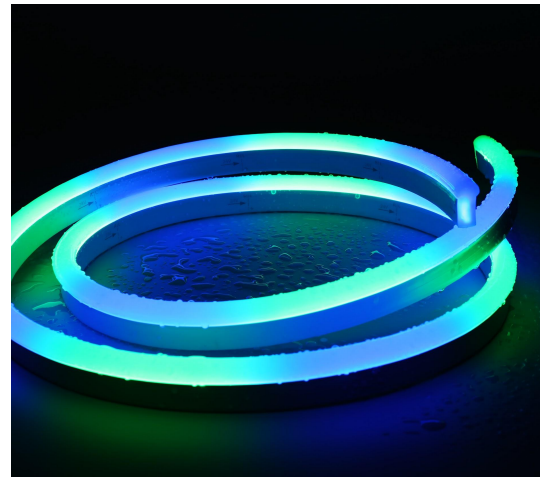

FLX976 PROFESSIONAL LED FLEXLITE 11.5X29MM DMX512/SPI

Superlight LED Flexlite is a professional linear lighting product that is ideal for a wide range of applications. The high power LED technology delivers smooth and vibrant illumination for both direct and indirect lighting applications. Flexlite is versatile and flexible. Optional accessories including mounting track profiles, hardware and other accessories are available also.

SPECIFICATIONS

Input Voltage:	24VDC
Power Consumption:	5-18W Per Mtr
IP Rating:	IP67 / IP68
LED Classification:	SMD
Viewing Angle:	180°
Dimensions - Width:	11.5mm
Dimensions - Height:	29mm
Operating Temperature:	-5 - +55°C
Power Connector:	Factory Moulded or DIY Connector
Available Lengths:	Superlight can customise lengths as required