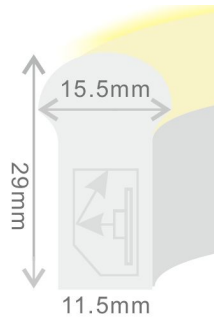

TYPICAL CONFIGURATIONS

- Tunable White
- 2200K
- 2700K
- 3000K
- 4000K
- RGB / RGBW

DIGITAL CHASING
DMX512/SPI

Colour tunable CCT, warm-dim, and other customised configurations available by request

APPLICATIONS

Bordering architecture, signage applications, outdoor decorative lighting, Direct linear lighting, coffer lighting, landscape linear lighting, water feature lighting, hotels, hospitality, venues, special effects, decorative installations,

CONTROL & DIMMING COMPATIBILITY

FLX970-DMX is a digital DMX512 enabled product that can perform animated chasing effects inc dynamic moving effects, pixel matrix effects, linear chasing, running and other special lighting effects. Controlled using SPI or DM512

ORDERING INFORMATION

FLX976	Flexlite 11.5x29mm
FLX976-91	Aluminium Mounting Channel - 1mtr
FLX976-92	Aluminium Mounting Channel - 2mtr
FLX976-91L	Aluminium Locking Channel - 2mtr
FLX976-75	35mm Aluminium Fixing Clip - pack 50pcs
FLX976-91F	Flexible Stainless Steel Channel - 1mtr

CUSTOMISATION OPTIONS

Lengths can be customised by Superlight according to site requirements
Factory injection moulded accessories available by request
Superlight can provide full solution inc digital DMX controller and LED drivers
Optional aluminium or PVC mounting track accessories available by request

All product specifications are subject to change without notice. Superlight accepts no liabilities as a result of errors, updates or omissions. Please re-confirm all product details prior to ordering.