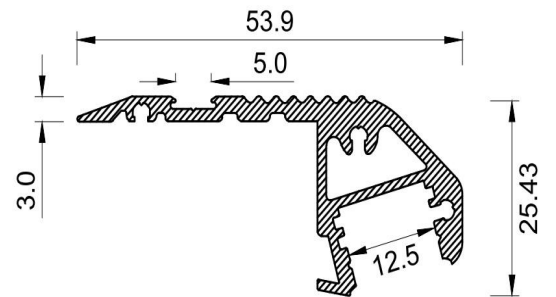

SUPERLIGHT HLP4152 STAIRNOSE LED LIGHTING PROFILE

SUPERLIGHT HLP4152 is a professional stairnose lighting profile for commercial projects such as theatres, restaurants, venues and other projects. SUPERLIGHT HLP4152 features indirect illumination to wash the step riser.

Profile Dimensions
53.9x25.4mm

Standard Profile Length
Custom lengths as required

Installation Options
Stairnose Lighting
Surface Mounted Step
Lighting

Optional Accessories
End Cap Kit

Lens/Diffuser
Opal PMMA Acrylic diffuser
insert

Available Finishes
Anodised Silver
Matt Black / Matt White
Dulux Powdercoat Options