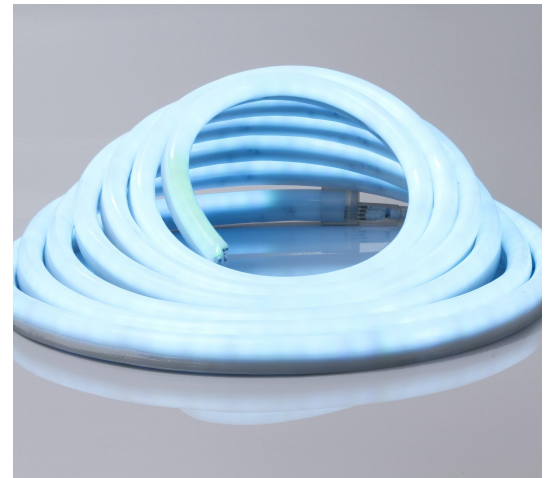

SPECIFICATIONS

Input Voltage:	24VDC
Max Power Consumption:	12W Per Mtr
LED Classification:	SMD
Viewing Angle:	270°
Dimensions (h x w):	26x12mm
Operating Temperature:	-5 - +55°C
Colour Change Control Via:	Use Any Superlight RGB Controller

PHOTOMETRIC INFORMATION

SL7975-11	Typical Wavelength: RED 650nm
SL7975-12	Typical Wavelength: GREEN 540nm
SL7975-13	Typical Wavelength: BLUE 455nm
SL7975-15	CCT: 6500K CRI: >80
SL7975-17	CCT: 4200K CRI: >85
SL7975-21	CCT: 3200K CRI: >85
SL7975-35	RGB Colour Controllable

Detailed photometric report and IES files available by request

TYPICAL APPLICATIONS

Bordering architecture, Signage applications, Outdoor decorative lighting, Direct linear lighting

CONTROL & DIMMING COMPATIBILITY

SL5009 DMX Controller
Superlight DALI controller
Superlight constant voltage LED drivers

ORDERING INFORMATION

SL7975-11	LED Flexlite DOME Round 24VDC RED
SL7975-12	LED Flexlite DOME Round 24VDC GREEN
SL7975-13	LED Flexlite DOME Round 24VDC BLUE
SL7975-14	LED Flexlite DOME Round 24VDC YELLOW
SL7975-15	LED Flexlite DOME Round 24VDC COOL WHITE
SL7975-35	LED Flexlite DOME Round 24VDC NEUTRAL WHITE
SL7975-15	LED Flexlite DOME Round 24VDC WARM WHITE
SL7975-15	LED Flexlite DOME Round 24VDC RGB

CUSTOMISATION OPTIONS

Lengths can be customised
RGB version is fully colour change controllable
Optional aluminium or PVC mounting track available by request

All product specifications are subject to change without notice. Superlight accepts no liabilities as a result of errors, updates or omissions. Please re-confirm all product details prior to ordering.