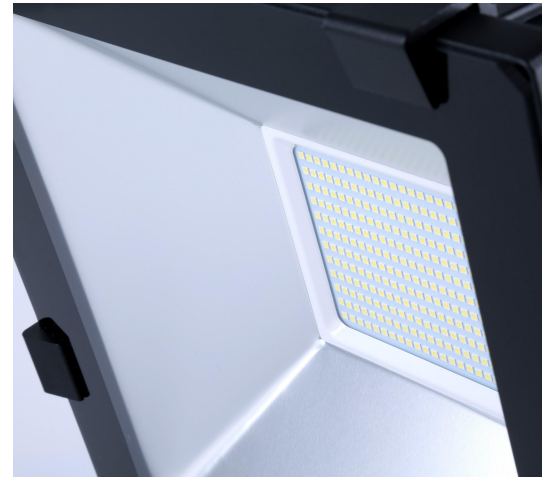

CONTROL & DIMMING COMPATIBILITY

FL7 is dimmable and is compatible with regular style Phase Dimmers. Optional control via DALI, 1-10V, DMX512 is available by special request. .Please contact us for options and availability.