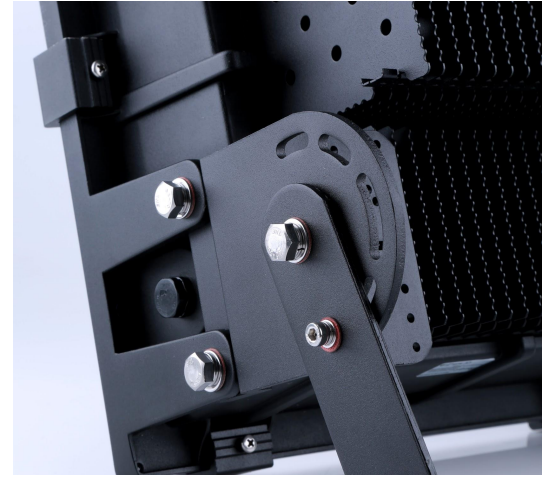

SUPERLIGHT FL7200 LED FLOODLIGHT 200W DIMMABLE

Superlight FL7 is a new generation LED floodlight with integrated mains voltage LED module. FL7 delivers superior lumen output with optimum efficiency. The fittings are manufactured from robust materials and can be used in any Industrial, commercial or residential environment. FL7 is dimmable using most regular style phase dimmers. Optional Casambi wireless or DALI control also available.

SPECIFICATIONS

Input Voltage:	85-285VAC
Dimensions (W x H x D):	460x330x177mm
Max Power Consumption:	200W
Electrical Insulation Class:	Class I
LED Classification:	Osram 2020T
Recommend Ambient Temp:	-40°C ~ +55°C
Fitting Construction:	Aluminium & Corrosion Resistant
Typical Light Source Efficacy	135lm/W
Standard Viewing/Beam Angle:	120°
Power Factor:	>0.98
Minimum IK Rating	IK09
Colour Rendering Index:	RA >85 / RA>90
Standard Dimming Config:	Phase Dimmable
IP Protection Rating:	IP65

PHOTOMETRIC INFORMATION

FL7200-15	CCT: 6500K CRI: >85
FL7200-17	CCT: 3000K CRI: >85
FL7200-21	CCT: 3000K CRI: >90

Detailed photometric report and IES files available by request

TYPICAL APPLICATIONS

Ideally suited for high end washing applications such as nightclubs wall-washing, architectural lighting, hotels, plazas, corporate colour-schemes, special events, venues & productions etc.