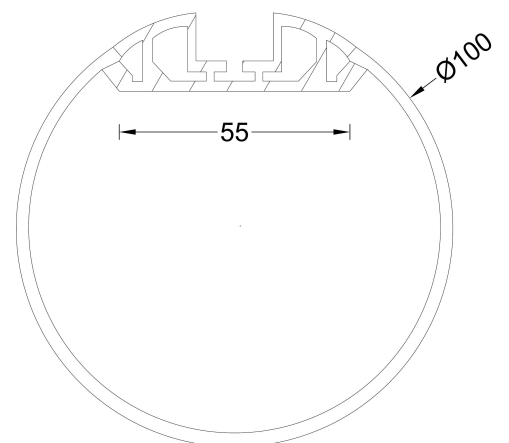

Customised Profiles can be designed and made to order on a bespoke basis. Contact our representative for more information. Please re-confirm product details prior to ordering. Actual specifications ordered may vary. www.superlight.com.au www.superlight.co.nz

SUPERLIGHT