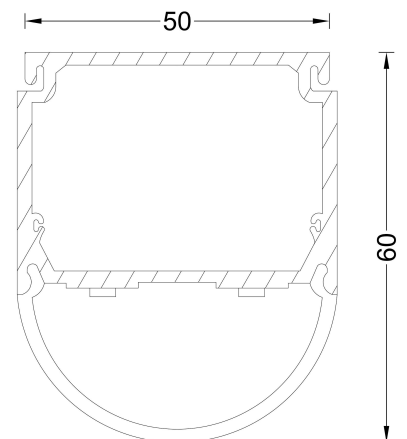

Available Finishes

Anodised Silver
Dulux Powdercoat

Customised Profiles can be designed and made to order on a bespoke basis. Contact our representative for more information. Please re-confirm product details prior to ordering. Actual specifications ordered may vary. www.superlight.com.au www.superlight.co.nz

SUPERLIGHT