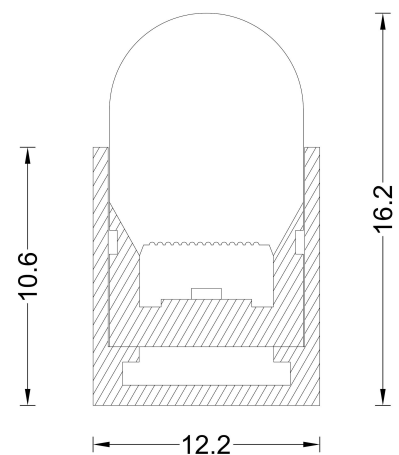

Available Finishes

White Opal
Aluminium track can be refinished
as required

Customised Profiles can be designed and made to order on a bespoke basis. Contact our representative for more information. Please re-confirm product details prior to ordering. Actual specifications ordered may vary. www.superlight.com.au www.superlight.co.nz

SUPERLIGHT