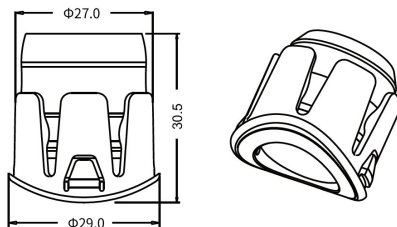

Input Voltage:	24VDC
Power Consumption:	2W
Fitting Diameter:	29mm
Overall Depth:	30.6mm
LED Classification:	Luxeon LED
LED Quantity:	1
Colour/Finish:	Polished Chrome
Fixture Material:	Stainless Steel
Typical Light Source Efficacy:	125lm/W
Beam Angle:	Asymmetrical °70
Compatible LED Drivers:	24VDC Constant Voltage
Recommended Ambient Temp:	-15 ~ +50°C
IP Protection Rating:	IP67

PHOTOMETRIC INFORMATION

SL2081-15	CCT: 6000K CRI: >90
SL2081-17	CCT: 4000K CRI: >90
SL2081-21	CCT: 3000K CRI: >90
SL2081-27	CCT: 2700K CRI: >90

Detailed photometric report and IES files available by request

TYPICAL APPLICATIONS

SL2081 is ideally suited for steel handrail systems of 48-63mm diameter with a steel wall thickness of 1.0-1.5mm. The fitting is designed to mount securely into steel handrail and operates with constant voltage 24VDC. Suits commercial, residential projects and also public spaces and industrial handrail installations.

CONTROL & DIMMING COMPATIBILITY

Superlight LED handrail systems can be integrated using the correct control interface inc DALI, 1-10V or Phase Dimming. Customised RGB versions available.

ORDERING INFORMATION

SL2081-15	SL2081 Recessed LED Handrail Fitting 2W LED 6000K
SL2081-17	SL2081 Recessed LED Handrail Fitting 2W LED 4000K
SL2081-21	SL2081 Recessed LED Handrail Fitting 2W LED 3000K
SL2081-27	SL2081 Recessed LED Handrail Fitting 2W LED 2700K

CUSTOMISATION OPTIONS

Fixture colour can be refinished by special request

Fitting also available in higher output 3W configuration by special request

**Custom options may be subject to minimum order quantities

All product specifications are subject to change without notice. Superlight accepts no liabilities as a result of errors, updates or omissions. Please re-confirm all product details prior to ordering.