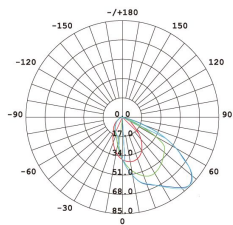

Input Voltage:	24VDC
Power Consumption:	2W
Fitting Diameter:	29mm
Overall Depth:	30.6mm
LED Classification:	Luxeon LED
LED Quantity:	1
Colour/Finish:	Polished Chrome
Fixture Material:	Stainless Steel
Typical Light Source Efficacy:	125lm/W
Beam Angle:	Asymmetrical °70
Compatible LED Drivers:	24VDC Constant Voltage
Recommended Ambient Temp:	-15 ~ +50°C
IP Protection Rating:	IP67

PHOTOMETRIC INFORMATION

SL2081-15	CCT: 6000K CRI: >90
SL2081-17	CCT: 4000K CRI: >90
SL2081-21	CCT: 3000K CRI: >90
SL2081-27	CCT: 2700K CRI: >90

Detailed photometric report and IES files available by request

TYPICAL APPLICATIONS

SL2081 is ideally suited for steel handrail systems of 48-63mm diameter with a steel wall thickness of 1.0-1.5mm. The fitting is designed to mount securely into steel handrail and operates with constant voltage 24VDC. Suits commercial, residential projects and also public spaces and industrial handrail installations.

CONTROL & DIMMING COMPATIBILITY

Superlight LED handrail systems can be integrated using the correct control interface inc DALI, 1-10V or Phase Dimming. Customised RGB versions available.

ORDERING INFORMATION

SL2081-15	SL2081 Recessed LED Handrail Fitting 2W LED 6000K
SL2081-17	SL2081 Recessed LED Handrail Fitting 2W LED 4000K
SL2081-21	SL2081 Recessed LED Handrail Fitting 2W LED 3000K
SL2081-27	SL2081 Recessed LED Handrail Fitting 2W LED 2700K

CUSTOMISATION OPTIONS

Fixture colour can be refinished by special request

Fitting also available in higher output 3W configuration by special request

**Custom options may be subject to minimum order quantities

All product specifications are subject to change without notice. Superlight accepts no liabilities as a result of errors, updates or omissions. Please re-confirm all product details prior to ordering.