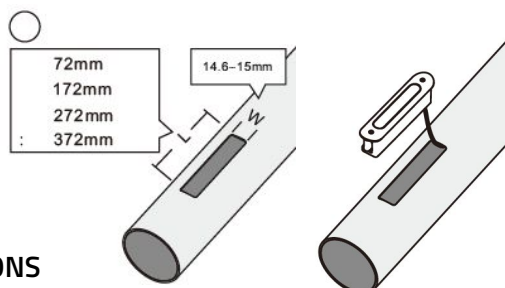

PHOTOMETRIC INFORMATION

SL2083-85mm	CCT: 2700-6000K CRI: >90
SL2083-185mm	CCT: 2700-6000K CRI: >90
SL2083-285mm	CCT: 2700-6000K CRI: >90
SL2083-385mm	CCT: 2700-6000K CRI: >90

Detailed photometric report and IES files available by request

TYPICAL APPLICATIONS

SL2083 is ideally suited for steel handrail systems of 48-63mm diameter with a steel wall thickness of 1.0-1.5mm. The fitting is designed to mount securely into steel handrail and operates with constant voltage 24VDC. Suits commercial, residential projects and also public spaces and industrial handrail installations.

CONTROL & DIMMING COMPATIBILITY

Superlight LED handrail systems can be integrated using the correct control interface inc DALI, 1-10V or Phase Dimming. Customised RGB versions available.

ORDERING INFORMATION

SL2083-85mm	SL2083 Recessed LED Handrail Fitting 0.5W LED
SL2083-185mm	SL2083 Recessed LED Handrail Fitting 1.5W LED
SL2083-285mm	SL2083 Recessed LED Handrail Fitting 2.5W LED
SL2083-385mm	SL2083 Recessed LED Handrail Fitting 4W LED

CUSTOMISATION OPTIONS

Fixture colour can be refinished by special request
Fitting also available in RGB and RGBW configurations by special request
**Custom options may be subject to minimum order quantities

All product specifications are subject to change without notice. Superlight accepts no liabilities as a result of errors, updates or omissions. Please re-confirm all product details prior to ordering.