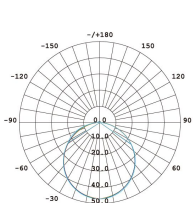

ORDERING INFORMATION

SL2083-85mm	SL2083 Recessed LED Handrail Fitting 0.5W LED
SL2083-185mm	SL2083 Recessed LED Handrail Fitting 1.5W LED
SL2083-285mm	SL2083 Recessed LED Handrail Fitting 2.5W LED
SL2083-385mm	SL2083 Recessed LED Handrail Fitting 4W LED

CUSTOMISATION OPTIONS

Fixture colour can be refinished by special request
Fitting also available in RGB and RGBW configurations by special request
**Custom options may be subject to minimum order quantities

All product specifications are subject to change without notice. Superlight accepts no liabilities as a result of errors, updates or omissions. Please re-confirm all product details prior to ordering.