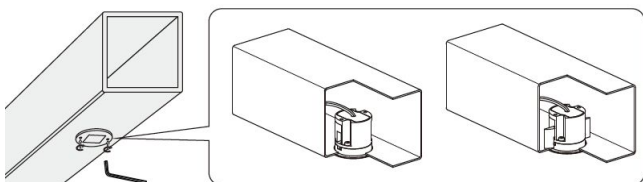

SPECIFICATIONS

Input Voltage:	24VDC
Power Consumption:	2W
Fitting Diameter:	33mm
Overall Depth:	39.5mm
LED Classification:	Luxeon LED
LED Quantity:	1
Colour/Finish:	Metallic
Fixture Material:	Stainless Steel
Typical Light Source Efficacy:	125lm/W
Beam Angle:	Asymmetrical °70
Compatible LED Drivers:	24VDC Constant Voltage
Recommended Ambient Temp:	-15 ~ +50°C
IP Protection Rating:	IP67

PHOTOMETRIC INFORMATION

SL2084-15	CCT: 6000K CRI: >90
SL2084-17	CCT: 4000K CRI: >90
SL2084-21	CCT: 3000K CRI: >90
SL2084-27	CCT: 2700K CRI: >90

Detailed photometric report and IES files available by request

TYPICAL APPLICATIONS

SL2084 is ideally suited for steel handrails >50x50mm with a steel wall thickness of 0.8-3.0mm. The fitting is designed to mount securely into steel handrail and operates with constant voltage 24VDC. Suits commercial, residential projects and also public spaces and industrial handrail installations.

CONTROL & DIMMING COMPATIBILITY

Superlight LED handrail systems can be integrated using the correct control interface inc DALI, 1-10V or Phase Dimming. Customised RGB versions available.

ORDERING INFORMATION

SL2084-15	SL2084 Recessed LED Handrail Fitting 2W LED 6000K
SL2084-17	SL2084 Recessed LED Handrail Fitting 2W LED 4000K
SL2084-21	SL2084 Recessed LED Handrail Fitting 2W LED 3000K
SL2084-27	SL2084 Recessed LED Handrail Fitting 2W LED 2700K

CUSTOMISATION OPTIONS

Fixture colour can be refinished by special request
Fitting also available in RGB and RGBW configurations by special request
**Custom options may be subject to minimum order quantities

All product specifications are subject to change without notice. Superlight accepts no liabilities as a result of errors, updates or omissions. Please re-confirm all product details prior to ordering.