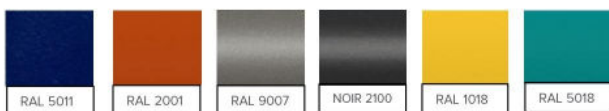

CUSTOMISATION OPTIONS

All product specifications are subject to change without notice. Superlight accepts no liabilities as a result of errors, updates or omissions. Please re-confirm all product details prior to ordering.