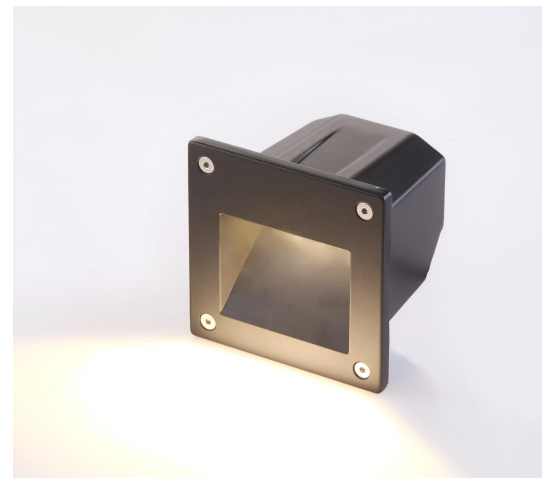

PHOTOMETRIC INFORMATION

SL3676-15	CCT: 6000K CRI: >80
SL3676-17	CCT: 4200K CRI: >80
SL3676-21	CCT: 3000K CRI: >80

Detailed photometric report and IES files available by request

TYPICAL APPLICATIONS

Applications include commercial and residential lighting, public spaces, pathways and passageways, stairwell lighting, retaining walls, entrances and common areas, hotels, hospitality projects etc.

CONTROL & DIMMING COMPATIBILITY

This product is available in dimmable configurations including Phase Dim, DALI, 1-10V, DMX512. Please contact us for options and availability.

ORDERING INFORMATION

SL3676-15	Recessed Wall/Steplight Light Silver 96x96mm inc Housing 6000K
SL3676-17	Recessed Wall/Steplight Light Silver 96x96mm inc Housing 4200K
SL3676-21	Recessed Wall/Steplight Light Silver 96x96mm inc Housing 3000K
SL3676BK-15	Recessed Wall/Steplight Light Black 96x96mm inc Housing 6000K
SL3676BK-17	Recessed Wall/Steplight Light Black 96x96mm inc Housing 4200K
SL3676BK-21	Recessed Wall/Steplight Light Black 96x96mm inc Housing 3000K

CUSTOMISATION OPTIONS

Standard powdercoat finishes including Black or Silver

Fixture colour can be refinished by special request

**Custom options may be subject to minimum order quantities

All product specifications are subject to change without notice. Superlight accepts no liabilities as a result of errors, updates or omissions. Please re-confirm all product details prior to ordering.