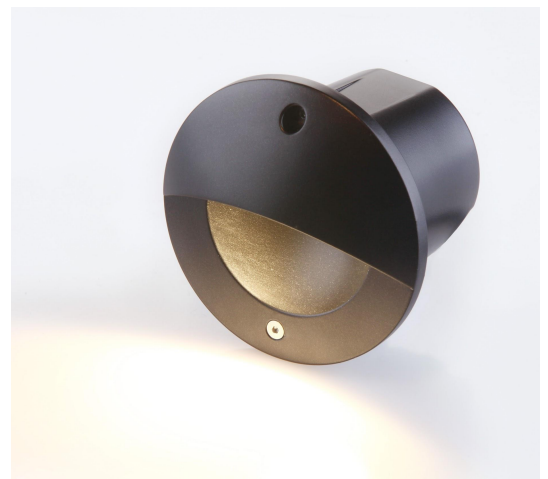

PHOTOMETRIC INFORMATION

SL3679-15	CCT: 6000K CRI: >80
SL3679-17	CCT: 4200K CRI: >80
SL3679-21	CCT: 3000K CRI: >80

Detailed photometric report and IES files available by request

TYPICAL APPLICATIONS

Applications include commercial and residential lighting, public spaces, pathways and passageways, stairwell lighting, retaining walls, entrances and common areas, hotels, hospitality projects etc.

CONTROL & DIMMING COMPATIBILITY

This product is available in dimmable configurations including Phase Dim, DALI, 1-10V, DMX512. Please contact us for options and availability.

ORDERING INFORMATION

SL3679-15	Recessed Wall/Steplight Silver 115mm inc Housing 6000K
SL3679-17	Recessed Wall/Steplight Silver 115mm inc Housing 4200K
SL3679-21	Recessed Wall/Steplight Silver 115mm inc Housing 3000K
SL3679BK-15	Recessed Wall/Steplight Silver 115mm inc Housing 6000K
SL3679BK-17	Recessed Wall/Steplight Silver 115mm inc Housing 4200K
SL3679BK-21	Recessed Wall/Steplight Silver 115mm inc Housing 3000K

CUSTOMISATION OPTIONS

Standard powdercoat finishes including Black or Silver

Fixture colour can be refinished by special request

**Custom options may be subject to minimum order quantities

All product specifications are subject to change without notice. Superlight accepts no liabilities as a result of errors, updates or omissions. Please re-confirm all product details prior to ordering.