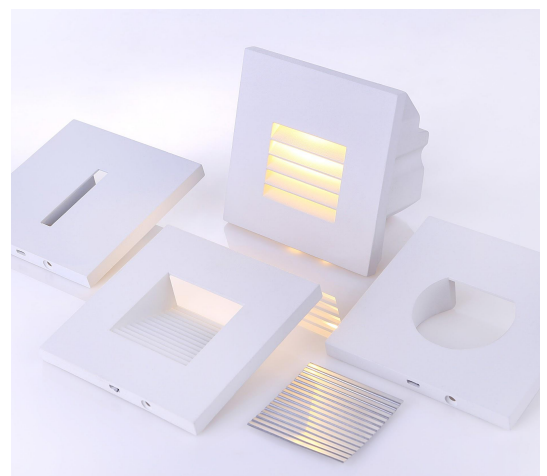

SL3683 INTERCHANGE LED STEPLIGHT FITTING

The Superlight SL3683 Interchange fitting is an IP65 rated recessed wall light that can be used in a variety of indoor and outdoor lighting applications. The fitting is supplied with a PVC mounting housing and can be fitted with various interchangeable fascia plates to provide different styles of lighting effect.

SPECIFICATIONS

Input Voltage:	100-240VAC
Max Power Consumption:	3W
Dimensions:	100x100x78mm
LED Classification:	Citizen X-Lamp
LED Quantity:	1
Colour/Finish:	Matt White
Fixture Material:	Alloy
Typical Light Source Efficacy:	90lm/W
Beam Angle:	100°
Included Accessories:	Black Mounting Housing
Recommended Ambient Temp:	-10 ~ +40°C
IP Protection Rating:	IP65

CONTROL & DIMMING COMPATIBILITY

This product is available in dimmable configurations including Phase Dim, DALI, 1-10V, DMX512. Please contact us for options and availability.

ORDERING INFORMATION

SL3683-15	100x100mm Recessed LED Wall Light 6000K inc Mount Box
SL3683-17	100x100mm Recessed LED Wall Light 4200K inc Mount Box
SL3683-21	100x100mm Recessed LED Wall Light 3000K inc Mount Box
SL3685-22	Louvre Front Facia for SL3683 WHITE FINISH IP65
SL3685-24	Narrow Pencil Line Front Facia for SL3683 WHITE FINISH
SL3685-26	Round Half-Moon Front Facia for SL3683 WHITE FINISH
SL3685-55	Spare Part - Black PVC Mounting Box for SL3683 LED

CUSTOMISATION OPTIONS

SL3683 fitting is supplied with a standard steplight facia plate included. The standard can be replaced with optional facia - available separately:

- SL3685-22 Louvre Style Facia
- SL3685-24 Narrow Pencil Line Facia
- SL3685-26 Half Moon Style Facia