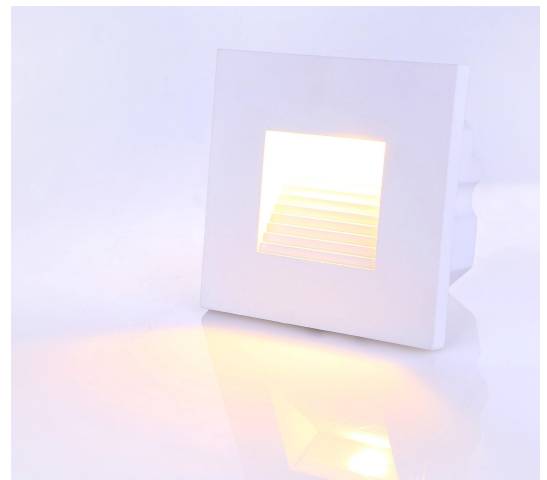

SL3683 INTERCHANGE LED STEPLIGHT FITTING

The Superlight SL3683 Interchange fitting is an IP65 rated recessed wall light that can be used in a variety of indoor and outdoor lighting applications. The fitting is supplied with a PVC mounting housing and can be fitted with various interchangeable fascia plates to provide different styles of lighting effect.

SPECIFICATIONS

Input Voltage:	100-240VAC
Max Power Consumption:	3W
Dimensions:	100x100x78mm
LED Classification:	Citizen X-Lamp
LED Quantity:	1
Colour/Finish:	Matt White
Fixture Material:	Alloy
Typical Light Source Efficacy:	90lm/W
Beam Angle:	100°
Included Accessories:	Black Mounting Housing
Recommended Ambient Temp:	-10 ~ +40°C
IP Protection Rating:	IP65

CONTROL & DIMMING COMPATIBILITY

This product is available in dimmable configurations including Phase Dim, DALI, 1-10V, DMX512. Please contact us for options and availability.

ORDERING INFORMATION

SL3683-15	100x100mm Recessed LED Wall Light 6000K inc Mount Box
SL3683-17	100x100mm Recessed LED Wall Light 4200K inc Mount Box
SL3683-21	100x100mm Recessed LED Wall Light 3000K inc Mount Box
SL3685-22	Louvre Front Facia for SL3683 WHITE FINISH IP65
SL3685-24	Narrow Pencil Line Front Facia for SL3683 WHITE FINISH
SL3685-26	Round Half-Moon Front Facia for SL3683 WHITE FINISH
SL3685-55	Spare Part - Black PVC Mounting Box for SL3683 LED

CUSTOMISATION OPTIONS

SL3683 fitting is supplied with a standard steplight facia plate included. The standard can be replaced with optional facia - available separately:

- SL3685-22 Louvre Style Facia
- SL3685-24 Narrow Pencil Line Facia
- SL3685-26 Half Moon Style Facia