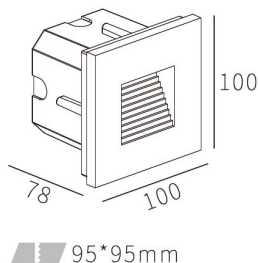

SPECIFICATIONS

Input Voltage:	100-240VAC
Max Power Consumption:	3W
Dimensions:	100x100x78mm
LED Classification:	Citizen X-Lamp
LED Quantity:	1
Colour/Finish:	Matt White
Fixture Material:	Alloy
Typical Light Source Efficacy:	90lm/W
Beam Angle:	100°
Included Accessories:	Black Mounting Housing
Recommended Ambient Temp:	-10 ~ +40°C
IP Protection Rating:	IP65

CONTROL & DIMMING COMPATIBILITY

This product is available in dimmable configurations including Phase Dim, DALI, 1-10V, DMX512. Please contact us for options and availability.

ORDERING INFORMATION

SL3683-15	100x100mm Recessed LED Wall Light 6000K inc Mount Box
SL3683-17	100x100mm Recessed LED Wall Light 4200K inc Mount Box
SL3683-21	100x100mm Recessed LED Wall Light 3000K inc Mount Box
SL3685-22	Louvre Front Facia for SL3683 WHITE FINISH IP65
SL3685-24	Narrow Pencil Line Front Facia for SL3683 WHITE FINISH
SL3685-26	Round Half-Moon Front Facia for SL3683 WHITE FINISH
SL3685-55	Spare Part - Black PVC Mounting Box for SL3683 LED

CUSTOMISATION OPTIONS

SL3683 fitting is supplied with a standard steplight facia plate included. The standard can be replaced with optional facia - available separately:

- SL3685-22 Louvre Style Facia
- SL3685-24 Narrow Pencil Line Facia
- SL3685-26 Half Moon Style Facia