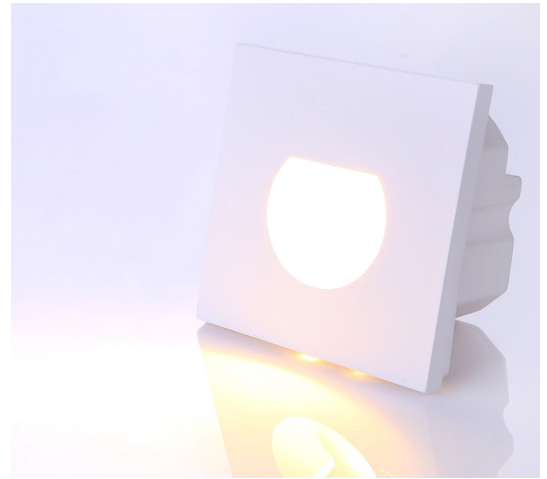

SL3683 INTERCHANGE LED STEPLIGHT FITTING

The Superlight SL3683 Interchange fitting is an IP65 rated recessed wall light that can be used in a variety of indoor and outdoor lighting applications. The fitting is supplied with a PVC mounting housing and can be fitted with various interchangeable fascia plates to provide different styles of lighting effect.

SPECIFICATIONS

Input Voltage:	100-240VAC
Max Power Consumption:	3W
Dimensions:	100x100x78mm
LED Classification:	Citizen X-Lamp
LED Quantity:	1
Colour/Finish:	Matt White
Fixture Material:	Alloy
Typical Light Source Efficacy:	90lm/W
Beam Angle:	100°
Included Accessories:	Black Mounting Housing
Recommended Ambient Temp:	-10 ~ +40°C
IP Protection Rating:	IP65

CONTROL & DIMMING COMPATIBILITY

This product is available in dimmable configurations including Phase Dim, DALI, 1-10V, DMX512. Please contact us for options and availability.

ORDERING INFORMATION

SL3683-15	100x100mm Recessed LED Wall Light 6000K inc Mount Box
SL3683-17	100x100mm Recessed LED Wall Light 4200K inc Mount Box
SL3683-21	100x100mm Recessed LED Wall Light 3000K inc Mount Box
SL3685-22	Louvre Front Facia for SL3683 WHITE FINISH IP65
SL3685-24	Narrow Pencil Line Front Facia for SL3683 WHITE FINISH
SL3685-26	Round Half-Moon Front Facia for SL3683 WHITE FINISH
SL3685-55	Spare Part - Black PVC Mounting Box for SL3683 LED

CUSTOMISATION OPTIONS

SL3683 fitting is supplied with a standard steplight facia plate included. The standard can be replaced with optional facia - available separately:

- SL3685-22 Louvre Style Facia
- SL3685-24 Narrow Pencil Line Facia
- SL3685-26 Half Moon Style Facia