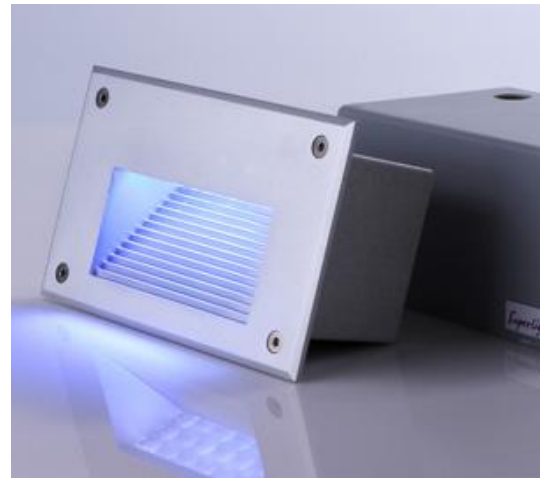

## SL3694 EXTERIOR LED WALL LIGHT

The 3690 series wall lights are IP65 rated for all outdoor areas. They are very low energy fittings consuming less than 3 watts each. They incorporate ribbed reflector panels for smooth indirect lighting of pathways, steps, landscape applications, walkways, public areas etc. The fittings operate with 240V so no additional power supply or transformer is required. Suitable for all commercial & residential projects.

### SPECIFICATIONS

Input Voltage:	240V
Max Power Consumption:	3W
LED Quantity:	24
LED Classification:	Super Bright 3648 LED
Standard Viewing Angle:	120°
Trim Dimensions:	171mm x 105mm
Fitting Depth:	65mm
Operating Temperature:	-10°C ~ +65°C
Weight:	0.74Kg
IP Protection Rating:	IP65

### PHOTOMETRIC INFORMATION

SL3694-11	Typical Wavelength: RED 650nm
SL3694-12	Typical Wavelength: GREEN 560nm
SL3694-13	Typical Wavelength: BLUE 450nm
SL3694-15	CCT: 6500K CRI: >70
SL3694-21	CCT: 3200K CRI: >75