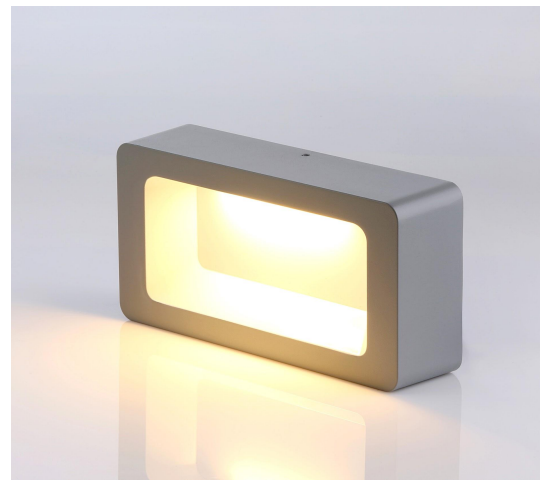

Input Voltage:	100-240VAC
Max Power Consumption:	10W
Dimensions:	242x122x60mm
LED Classification:	Superlight SMD
LED Quantity:	1
Colour/Finish:	Opal Grey or Charcoal
Fixture Material:	Aluminium & Polycarbonate
Typical Light Source Efficacy:	80lm/W
Included Accessories:	Wall Mount Bracket Plate
Recommended Ambient Temp:	-10 ~ +40°C
IP Protection Rating:	IP64

PHOTOMETRIC INFORMATION

SL3862	CCT: 6500K CRI: >80
SL3862	CCT: 4000K CRI: >80
SL3862	CCT: 3000K CRI: >80

TYPICAL APPLICATIONS

Landscape and garden lighting. Signage and indicator purposes.
Display unit number or house number.

CONTROL & DIMMING COMPATIBILITY

This product is available in dimmable configurations including Phase Dim, DALI, 1-10V, DMX512. Please contact us for options and availability.

ORDERING INFORMATION

SL3862GY-21	Surface Mount LED Wall/Step Light OPAL GREY IP64 3000K
SL3862GY-17	Surface Mount LED Wall/Step Light OPAL GREY IP64 4000K
SL3862GY-15	Surface Mount LED Wall/Step Light OPAL GREY IP64 6500K
SL3862CH-21	Surface Mount LED Wall/Step Light CHARCOAL IP64 3000K
SL3862CH-17	Surface Mount LED Wall/Step Light CHARCOAL IP64 4000K
SL3862CH-15	Surface Mount LED Wall/Step Light CHARCOAL IP64 6500K

CUSTOMISATION OPTIONS

Standard colour options: Opal Grey or Charcoal

Fixture colour can be refinished by special request

**Custom options may be subject to minimum order quantities

All product specifications are subject to change without notice. Superlight accepts no liabilities as a result of errors, updates or omissions. Please re-confirm all product details prior to ordering.