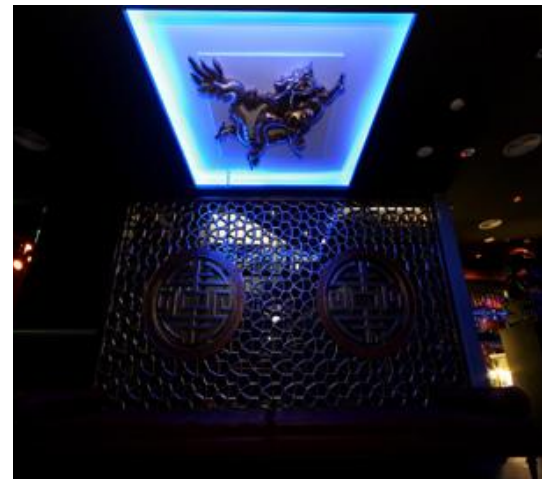

CASAMBI

All product specifications are subject to change without notice. Superlight accepts no liabilities as a result of errors, updates or omissions. Please re-confirm all product details prior to ordering.