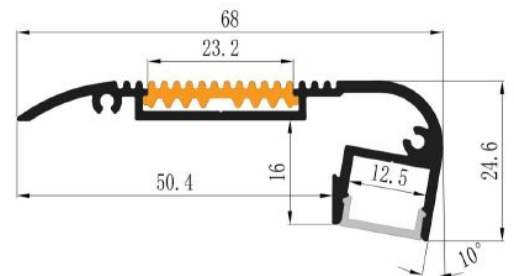

CASAMBI

All product specifications are subject to change without notice. Superlight accepts no liabilities as a result of errors, updates or omissions. Please re-confirm all product details prior to ordering.